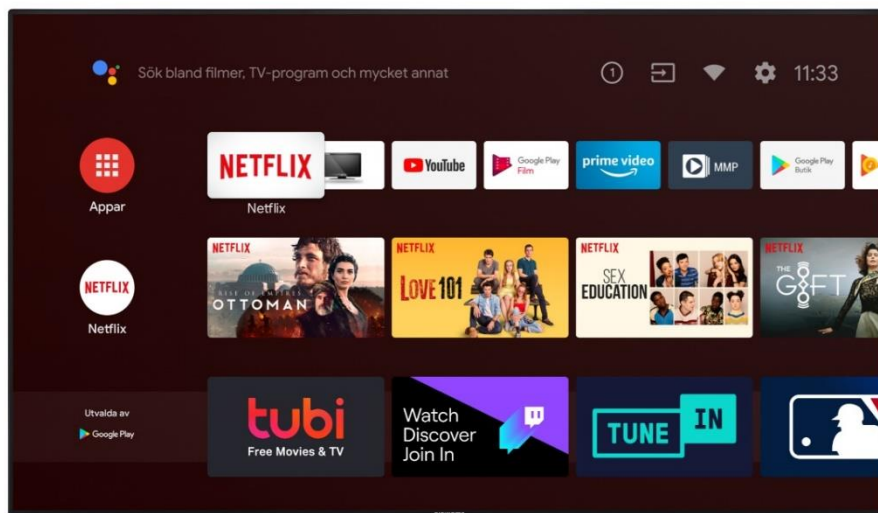

dts USB

PVR ready

WiFi CERTIFIED
ULTRA HD

Smart TV

COM HEM

CABLE HD
READY

Stofa:
approved

youSee
ready

Disney+

Chromecast
built-in

HDR
High Dynamic Range

DOLBY
VISION

WORKS WITH
alexa

prime video

GET IT ON
Google Play

55" ULTRA HD ANDROID SMART TV WITH BUILT-IN WIFI, BLUETOOTH AND CHROMECAST
ANDROID SMART-TV WITH PREINSTALLED CONTENT OF NETFLIX 4K, AMAZON PRIME
VIDEO, YOUTUBE ETC