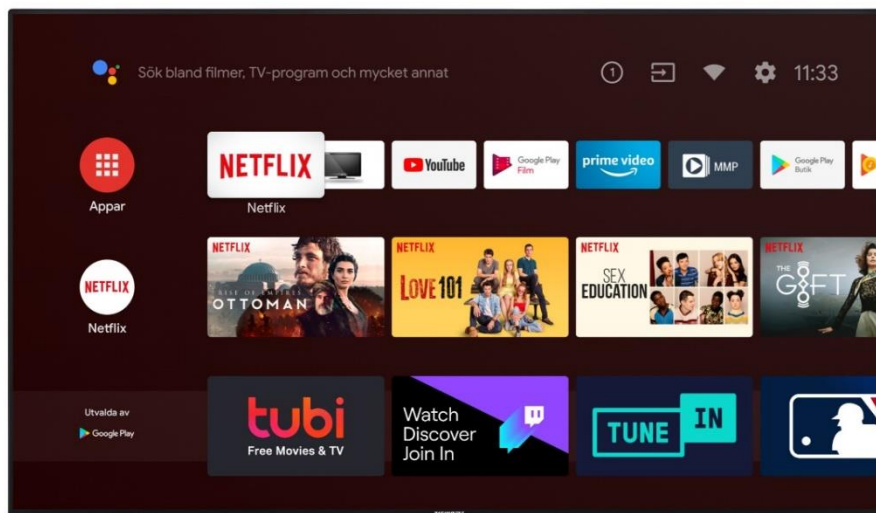

HDMI
HIGH DEFINITION MULTIMEDIA INTERFACE

FULL HD 1080

PVR ready

WiFi CERTIFIED
USB

Smart TV

COM HEM

CABLE HD
READY

Stofa:
approved

youSee
ready

Disney+

Chromecast
built-in

HDR
High Dynamic Range

GET IT ON
Google Play

WORKS WITH
alexa

prime video

43" FULL HD ANDROID SMART TV WITH BUILT-IN WIFI, BLUETOOTH AND CHROMECAST
ANDROID SMART-TV WITH PREINSTALLED CONTENT OF NETFLIX 4K, AMAZON PRIME
VIDEO, YOUTUBE ETC